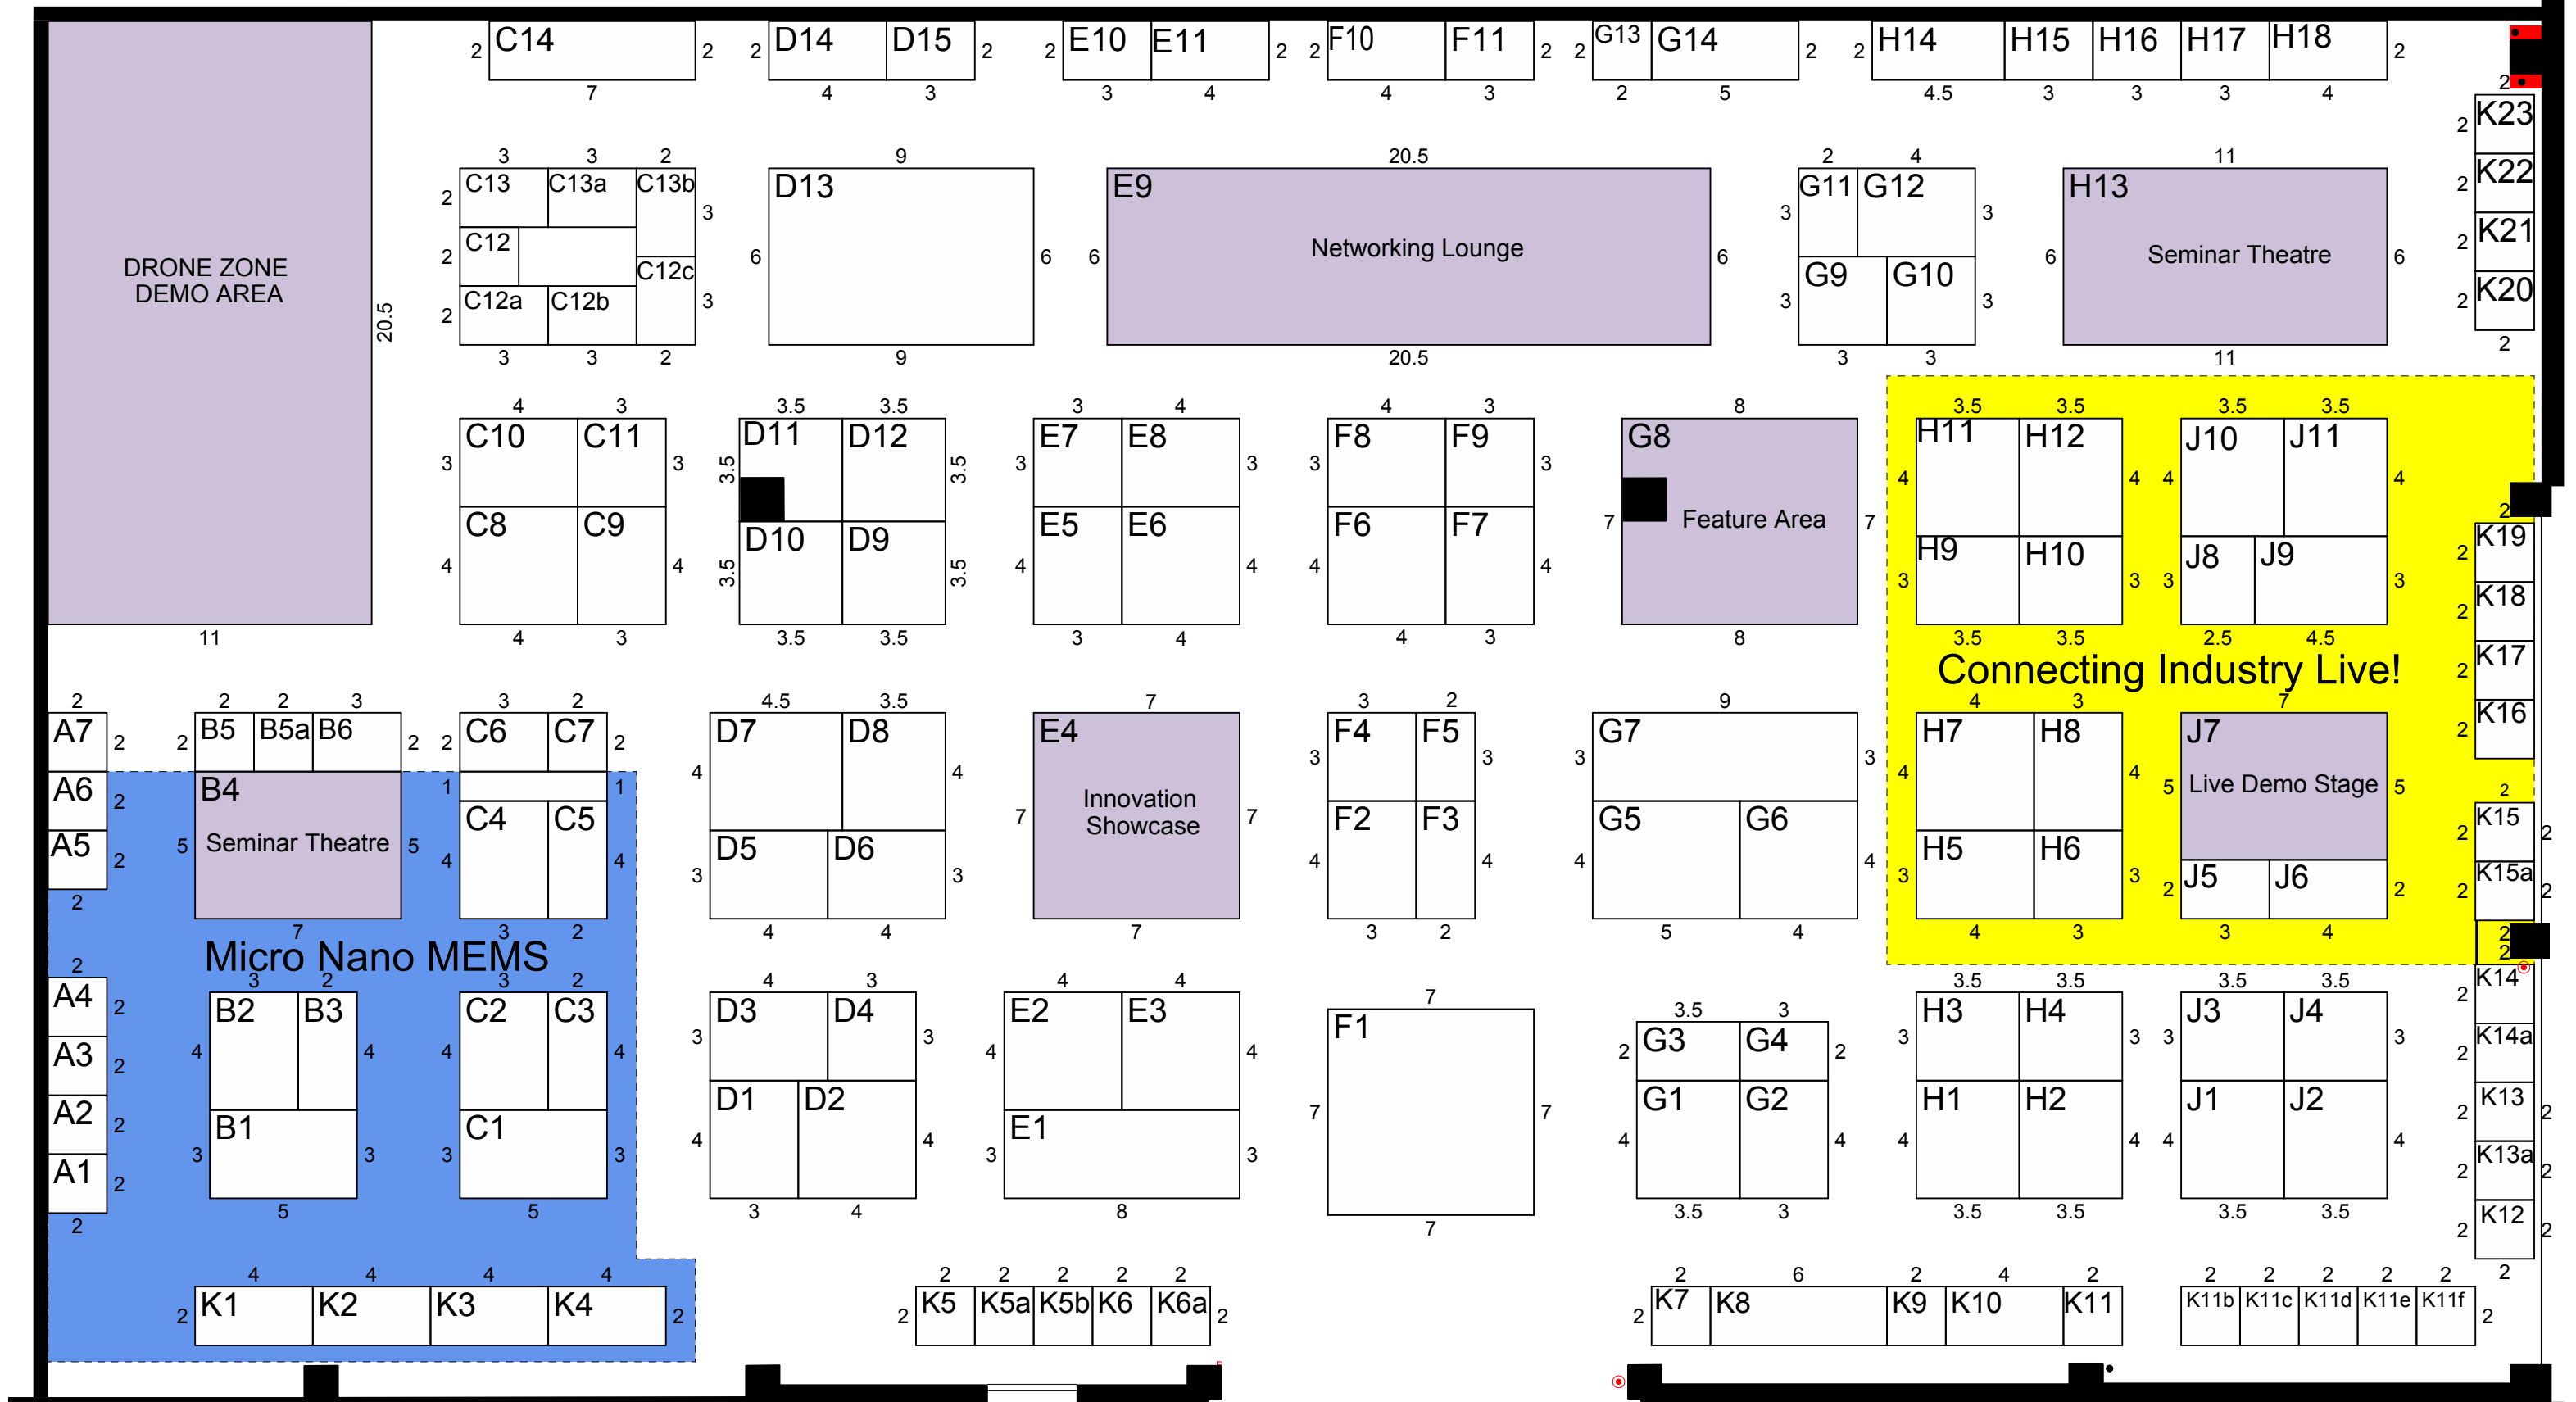

# Sensors & Instrumentation, Micro Nano MEMS & Industry Live! 2017

26 - 27 September 2017

showlite  
©All rights reserved

  
**Entrance**

Date : 15 Jun 2017  
Issue : 26

The dimensions on this plan have not been verified by Showlite Ltd and no responsibility can be accepted for any discrepancies

**the nec**  
birmingham  
HALL 1